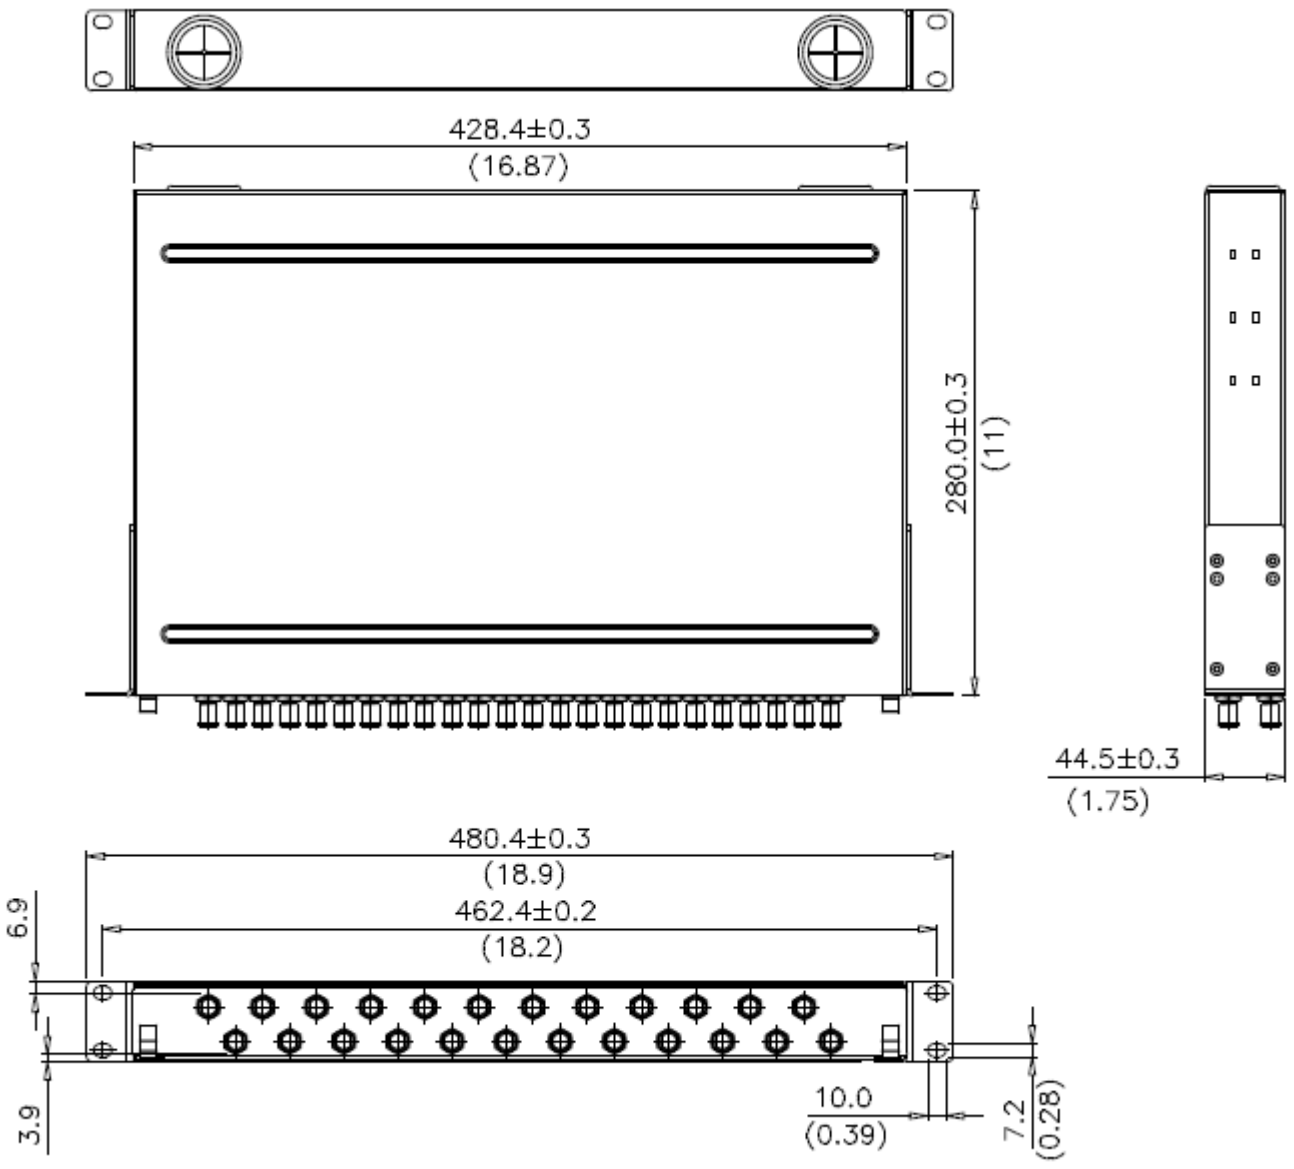

MM Patch Panels compatible with UC^{Connect} system

- Optimised design for easy fibre management
- Can be installed in majority of racks and wall mounted enclosures
- Cable Management supplied as standard

Specification

Item	Description
1 Dust Cover	PVC
2 Matrix	Steel, Thickness: 1.2mm
3 Ledger Plate	Steel, Thickness: 2mm
4 Splice Tray	ABS + PC
5 Panel	Steel, Thickness: 1.2mm
6 Plastic Lock	ABS
7 Adaptor	24 ST threaded type

Performance

Dimension	44.5 x 480.4 x 280mm
Weight	3.5kg
Surface Finish	Powder Coating

Technical data

Material code	SAP Description	Material Description
1023620	UC COMF PP ST SO BK 24 1U	1U 24 Port ST Simplex Multimode Panel Black
1023621	UC COMF PP ST SO BK 12 1U	1U 12 Port ST Simplex Multimode Panel Black
Related Products		
1023200-00100CM	UCCOM4 PT LC R AQ 00100	LC OM4 50/125 Pigtail 1m
1023210-00100CM	UCCOM4 PT SC R AQ 00100	SC OM4 50/125 Pigtail 1m
1023220-00100CM	UCCOM4 PT ST R AQ 00100	ST OM4 50/125 Pigtail 1m
1023400-00100CM	UC COM4 PC LC R AQ 00100	LC - LC Duplex 50/125 OM4 Patchcord 1m
1023401-00100CM	UC COM4 PC LC SC AQ 00100	LC - SC Duplex 50/125 OM4 Patchcord 1m
1023402-00100CM	UC COM4 PC LC ST AQ 00100	LC - ST Duplex 50/125 OM4 Patchcord 1m
1023400-00200CM	UC COM4 PC LC R AQ 00200	LC - LC Duplex 50/125 OM4 Patchcord 2m
1023401-00200CM	UC COM4 PC LC SC AQ 00200	LC - SC Duplex 50/125 OM4 Patchcord 2m
1023402-00200CM	UC COM4 PC LC ST AQ 00200	LC - ST Duplex 50/125 OM4 Patchcord 2m
1023400-00300CM	UC COM4 PC LC R AQ 00300	LC - LC Duplex 50/125 OM4 Patchcord 3m
1023401-00300CM	UC COM4 PC LC SC AQ 00300	LC - SC Duplex 50/125 OM4 Patchcord 3m
1023402-00300CM	UC COM4 PC LC ST AQ 00300	LC - ST Duplex 50/125 OM4 Patchcord 3m